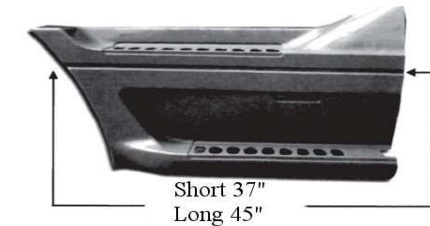

L0760LS REAR Fender Extension w/ Side Skirts Rear Section
L0760RS REAR Fender Extension w/ Side Skirts Rear Section