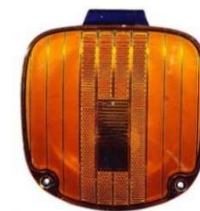

LB0760L

PAINTED BEZEL 96-05 LEFT

LB0760R

PAINTED BEZEL 96-05 RIGHT

LB0760L-C

CHROME BEZEL 96-05 LEFT

LB0760R-C

CHROME BEZEL 96-05 RIGHT

LM0760L/R

SIDE MARKER LH=RH

FREIGHTLINER

LG0760A Grille, Inset Grille

LG0760B Grille
Overlay Grille as option

L0760L Fender Extension w/o Side Skirts
L0760R Fender Extension w/o Side Skirts
L0760LS Fender Extension w/ Side Skirts Front Section
L0760RS Fender Extension w/ Side Skirts Front Section

L0760LS CAP Fender Extension w/ Side Skirts Rear Skirt Cap
L0760RS CAP Fender Extension w/ Side Skirts Rear Skirt Cap

L0760LS MID Fender Extension w/ Side Skirts Middle Section
L0760RS MID Fender Extension w/ Side Skirts Middle Section