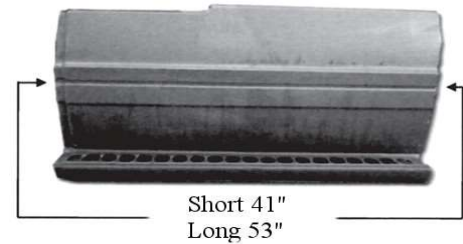

L0760LS CAP Fender Extension w/ Side Skirts Rear Skirt Cap
L0760RS CAP Fender Extension w/ Side Skirts Rear Skirt Cap

L0760LS MID Fender Extension w/ Side Skirts Middle Section
L0760RS MID Fender Extension w/ Side Skirts Middle Section