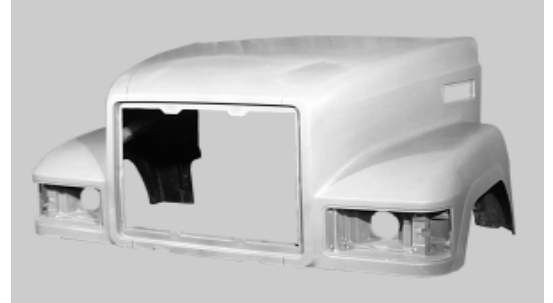

### CH600 SFA 1988-2004

M0760B HOOD  
LENGTH: 53"  
SHIPPING WEIGHT: 320 LBS.  
YEAR: 1988 to 2004

- Set forward axle
- Rectangular breather each side
- For CH-N & CH-U Hood (see M0760C)

MG0760C Grille for CH MACK  
Chrome outer trim