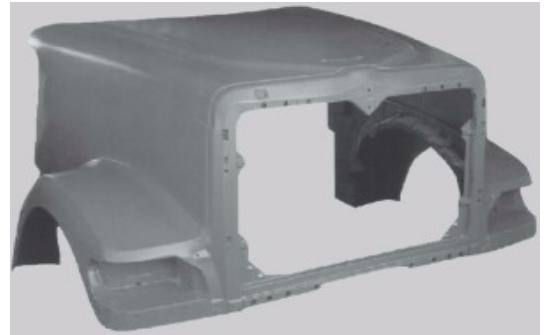

INTERNATIONAL

NAVISTAR 9900i LONG CURVED W/S 1999 AND UP

I0960C HOOD
LENGTH: 68 1/2"
SHIPPING WEIGHT: 481 LBS.
YEAR: 1999 and up
• Curved windshield, **will not fit flat windshield**
• **With breather cutouts**

I0960D HOOD
LENGTH: 68 1/2"
SHIPPING WEIGHT: 481 LBS.
YEAR: 1999 and up
• Curved windshield, **will not fit flat windshield**
• **Without cutouts**

IG0960A Grille

RADIATOR Radiator available, see list

416 Replacement Bumper 9900i
Step & Tow holes (optional)
16" wide