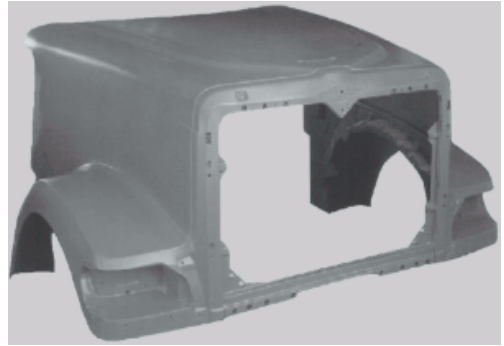

INTERNATIONAL

PAYSTAR 5900i SFA CURVED W/S 1999 AND UP

- I1460E HOOD
LENGTH: 56 3/4"
SHIPPING WEIGHT: 375 LBS.
YEAR: 1999 and up
- Curved windshield, **will not fit flat windshield**
 - **With breather cutouts**
- I1460G HOOD
LENGTH: 56 3/4"
SHIPPING WEIGHT: 375 LBS.
YEAR: 1999 and up
- Curved windshield, **will not fit flat windshield**
 - **Without Breather cutouts**
- IG0960A Grille