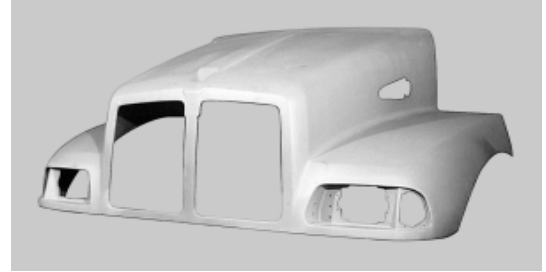

### T300 CURVED W/S 1994-2009

K0060A	HOOD LENGTH: 43" SHIPPING WEIGHT: 279 LBS. YEAR: 1994 to 2009 <ul style="list-style-type: none"><li>• For cab with <b>curved windshield</b></li><li>• Does not fit composite H/L</li><li>• <b>Late T300 look like small T660</b></li></ul>
KB0060L	KW T300 H/L BEZEL LH
KB0060R	KW T300 H/L BEZEL RH
KG0060A	Grille, Mesh type, not Denser type or Late T300