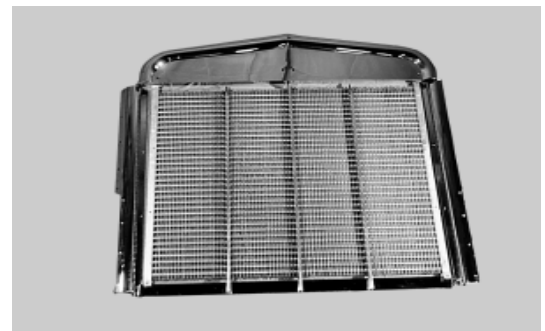

KENWORTH

W900 A 1974-1985

K0260A-EXT HOOD EXTENDED
LENGTH: 74"
SHIPPING WEIGHT: 420 LBS.
YEAR: 1985 AND PRIOR

- Dual breathers are cut out
- Square headlamp pods available - special order

K0260A-R HOOD
LENGTH: 64 1/2"
SHIPPING WEIGHT: 295 LBS.
YEAR: 1974 -1985

- Comes with one breather cut out
- Square headlamp pods - K0260A

KG0260A Grille Trim Stainless, photo includes Mesh
KG0261A Grille Mesh, photo includes Trim

500 Model A 1967-1981
Step Hole and Tow Holes(optional) 15" wide
500T TEXAS STYLE

501 Model A 1967-1981
Step Hole, Light Hole and Tow Holes(optional) 15" wide

501T TEXAS STYLE