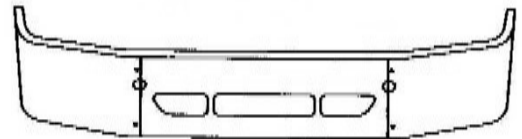

218B Lights, Step, & Tow (optional) 2005-2007

Mounting brackets included

17" wide

221C Bumper 2008 and UP 18" wide.

Replaces Plastic only.