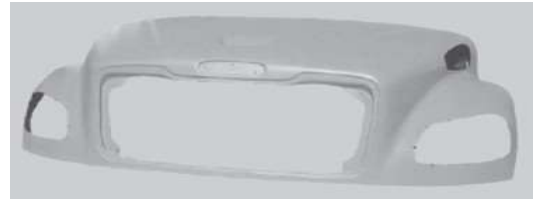

FREIGHTLINER

M2-106 2003 AND UP

L1060A-W/BZ HOOD W BEZEL

- OE# A17-14802-000, A17-15459-000
- OE# A17-15459-002, A17-16394-004
- OE# A17-16639-000, A17-16903-000
- OE# A17-16908-004, A17-18190-000
- OE# A17-18196-004, A17-18197-004
- OE# A17-19133-002, A17-19218-001
- OE# A17-19218-012, A17-19133-012
- OE# A17-19133-022, A17-19133-032

L1060A-W/O BZ HOOD W/O BEZEL

LENGTH: 39"

SHIPPING WEIGHT: 250 LBS.

YEAR: 2005 and up

- Single Grille
 - If Grille Bolted to Radiator See "PTO"
 - L1060A-W/BZ: with headlight bezel
 - L1060A-W/O BZ without headlight bezel
 - **L1060A-APRON for truck with lower extension, purchase separately.**
 - Air intake left side
 - Will not fit a 106V that has a square Grille
 - OE# A17-15457-002, A17-16901-000
 - OE# A17-18189-000, A17-19725-000
 - OE# A17-16425-000, A17-16902-000
 - OE# A17-19133-000
- For Bus Use
- OE# A17-14920-000, A17-15457-000
 - OE# A17-15457-004, A17-19218-000

L1060A-COMP- HOOD PTO

LENGTH: 39"

SHIPPING WEIGHT: 300 LBS.

YEAR: 2005 and up

- HOOD W/FENDER EXT. W/GRILLE W/O H/L BEZEL
- FOR TRUCK W/POWER TAKE OFF
- Does not fit 106V that has a square grille
- OE# A17-15461-002